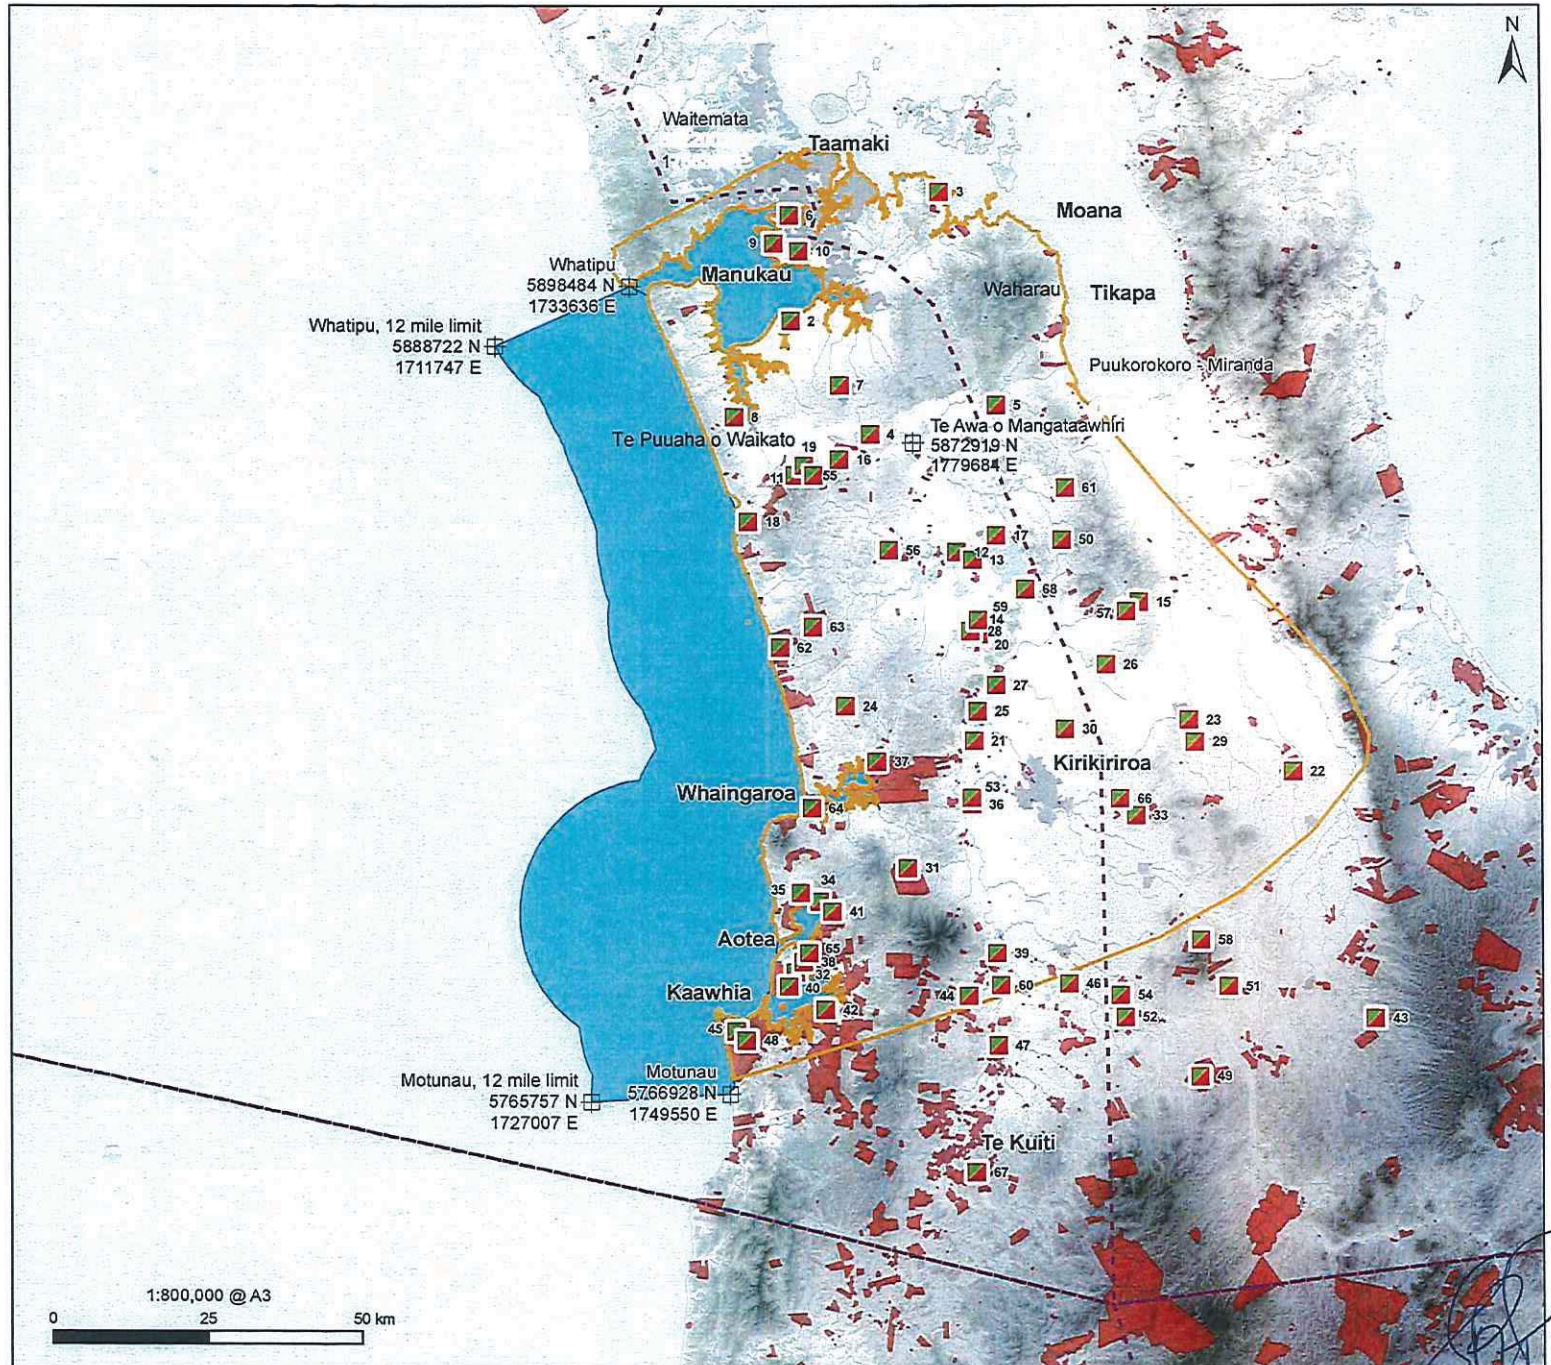

Waikato-Tainui Coastal and Marine areas

Key

-  Customary Marine Title Boundary
-  Marae
-  Waikato Fisheries Settlement 2004
-  Fisheries Management Area
-  West Coast Coastal and Marine areas
-  Maori land